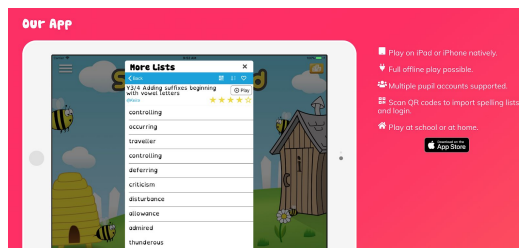

Soldier Bee

Worker Bee

Drone

You can download the Spelling Shed app to your devices at home.

Larva

Egg

Or simply play online at <https://play.edshed.com/>

Please support your child in becoming a super speller. Certificates are given out weekly for achievements on the Spelling Shed Programme.